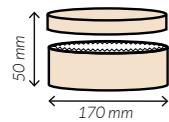

REF.

GWROUNDB17X6

Medida 170 x 60 mm.

Material Madera

Color Natural

Paq. x Uds = Caja 8 x 10 = 80