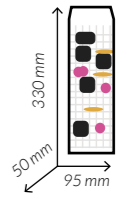

REF.	GBFAST9.5X5X33
Medida	95 + 50 x 330 mm.
Material	Papel antigrasa
Color	Fast Food
Paq. x Uds = Caja	10 x 100 = 1.000

blanco